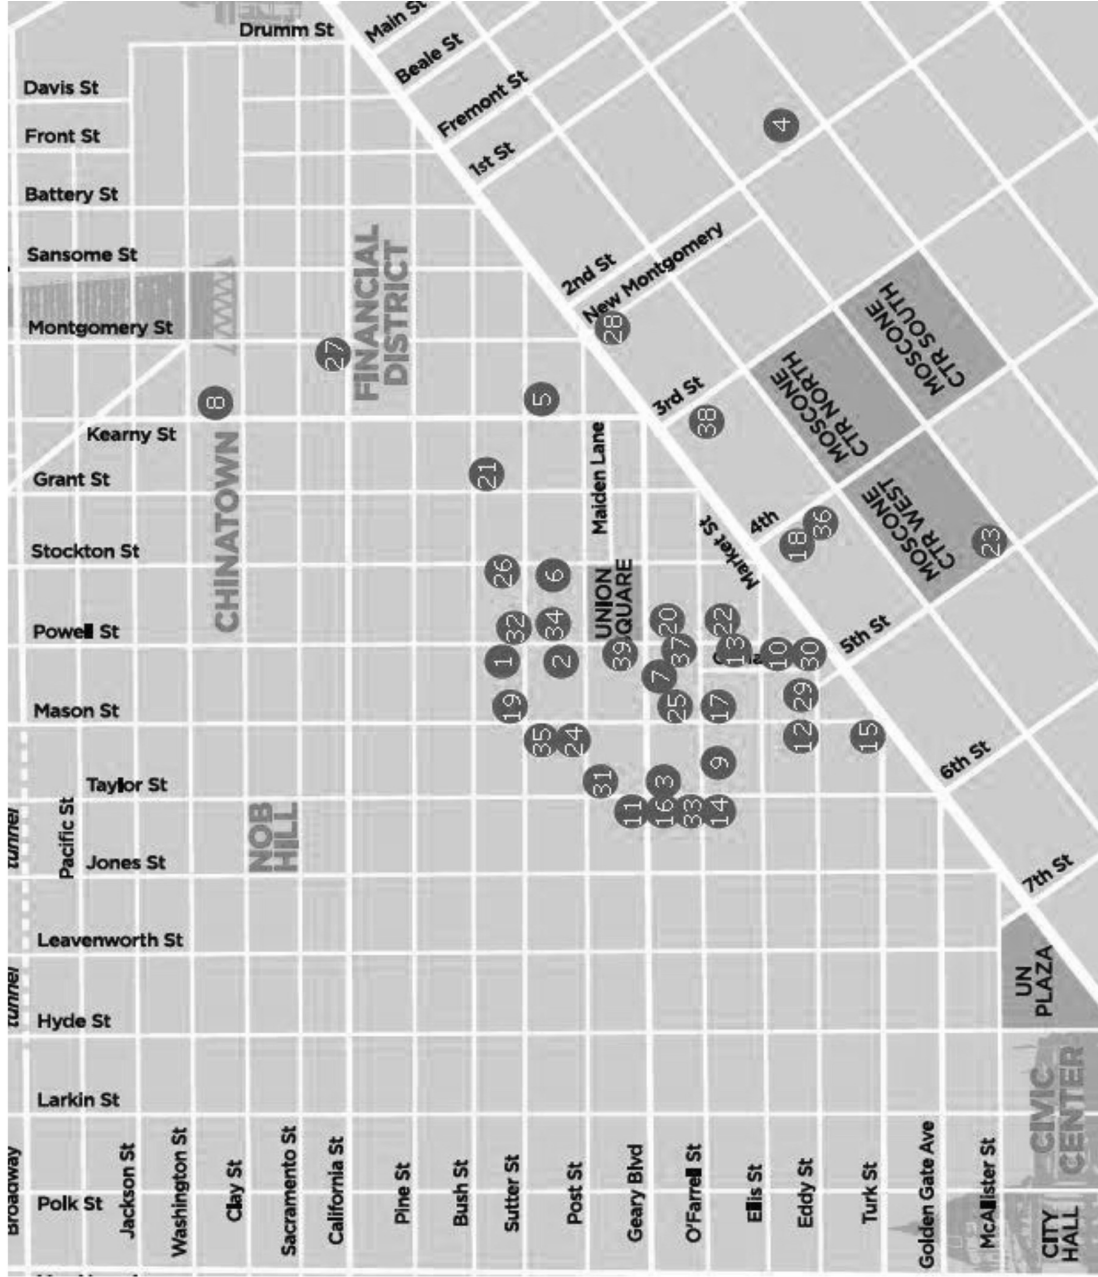

# San Francisco Hotels

2013 AERA Annual Meeting • Saturday, April 27 – Wednesday, May 1 • San Francisco, CA

- 1 Cartwright Union Square formerly known as Larkspur
- 2 Chancellor Hotel on Union Square
- 3 Cliff Hotel
- 4 Courtyard by Marriott Downtown San Francisco
- 5 Galleria Park Hotel
- 6 Grand Hyatt San Francisco\*
- 7 Handlery Union Square
- 8 Hilton San Francisco Financial District†
- 9 Hilton San Francisco Union Square\*
- 10 Hotel Abri
- 11 Hotel Adagio
- 12 Hotel Bijou
- 13 Hotel Fusion
- 14 Hotel Mark Twain
- 15 Hotel Metropolis
- 16 Hotel Monaco
- 17 Hotel Nikko San Francisco\*†
- 18 Hotel Palomar
- 19 Hotel Rex
- 20 Hotel Stratford on the Square
- 21 Hotel Triton
- 22 Hotel Union Square
- 23 InterContinental San Francisco\*\*†
- 24 JW Marriott San Francisco
- 25 King George Hotel
- 26 Mystic Hotel by Charlie Palmer
- 27 Omni San Francisco Hotel
- 28 Palace Hotel
- 29 Parc 55 Wyndham San Francisco - Union Square\*
- 30 Powell Hotel
- 31 Prescott Hotel
- 32 San Francisco Marriott Union Square
- 33 Serrano Hotel
- 34 Sir Francis Drake Hotel\*
- 35 The Marines' Memorial Club/Hotel
- 36 The Mosser
- 37 Villa Florence Hotel
- 38 Westin San Francisco Market Street
- 39 Westin St. Francis\*

\*Denotes co-headquarter hotel.  
 \*\*Denotes NCMC headquarter hotel.  
 †Hotel offering special incentives to guests that make reservations by certain dates. See "Special Promotions" for details.